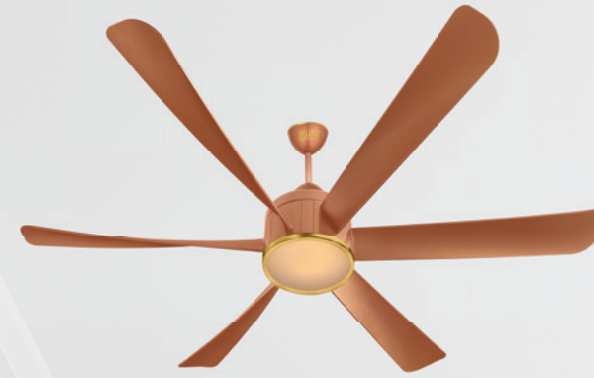

# Kühl PLATIN SERIES

WHITE

BROWN

COPPER

TEAK\*

B 374.2019  
CML-080112015

**Kühl**  
Stylish Smartfans  
*Above all.*

Kühl PLATIN D6