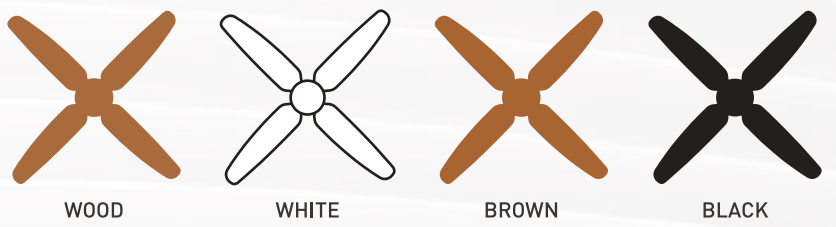

Kühl[®]
Stylish Fans

BRISE E4

**BLDC MOTOR
SAVES ELECTRICITY**

**HIGH AIR FLOW
AERODYNAMIC ABS BLADES**

**ELEGANT DESIGN &
ATTRACTIVE COLOURS**

SMART FEATURES

- Saves Up To 65% Electricity
- Low-Noise due to Lower RPM But Higher Air Delivery
- Reverse Mode

OPERATES ON

- Remote
- Smartphone
- Alexa/Voice Enabled
- Wi-Fi/IoT Enabled

STYLISH DESIGN

- Aesthetic Design
- Aerodynamic Blades
- Attractive Colours

AVAILABLE IN

**36
WATT
POWER**

**1400
MM
SWEEP**

**204
RPM
MAXIMUM
SPEED**