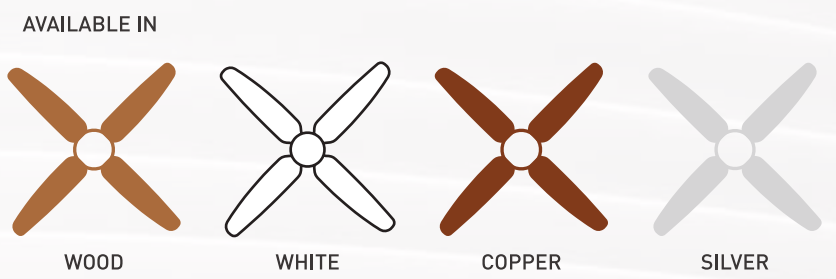

OPERATES ON

- Remote
- Smartphone
- Alexa/Voice Enabled
- Wi-Fi/IoT Enabled

STYLISH DESIGN

- Aesthetic Design
- Down & Night Light
- Aerodynamic Blades
- Attractive Colours

- 38 WATT POWER
- 1400 MM SWEEP
- 167 RPM MAXIMUM SPEED
- 250 CMM MAXIMUM AIR DELIVERY
- 4 ABS BLADES
- LOW NOISE
- SMART PHONE ENABLED
- REMOTE OPERATED
- ALEXA/VOICE OPERATED