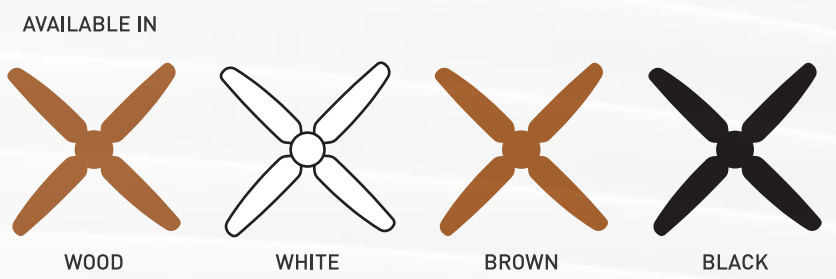

- Remote
- Smartphone
- Alexa/Voice Enabled
- Wi-Fi/IoT Enabled

STYLISH DESIGN

- Aesthetic Design
- Aerodynamic Blades
- Attractive Colours

AVAILABLE IN

WOOD

WHITE

BROWN

BLACK

**ALEXA/VOICE
OPERATED**

BRISE EW4

**BLDC MOTOR
SAVES ELECTRICITY**

**HIGH AIR FLOW
AERODYNAMIC ABS BLADES**

**ELEGANT DESIGN &
ATTRACTIVE COLOURS**

**STYLED LIKE
AIRPLANE FOILS**

SMART FEATURES

- Saves Up To 65% Electricity
- Low-Noise due to Lower RPM But Higher Air Delivery
- Reverse Mode

OPERATES ON

- Remote
- Smartphone
- Alexa/Voice Enabled
- Wi-Fi/IoT Enabled

STYLISH DESIGN

- Aesthetic Design
- Aerodynamic Blades
- Attractive Colours

- 35 WATT POWER
- 1400 MM SWEEP
- 137 RPM MAXIMUM SPEED
- 232 CMM MAXIMUM AIR DELIVERY
- 4 WINGED BLADES
- LOW NOISE
- SMART PHONE ENABLED
- REMOTE OPERATED
- ALEXA/VOICE OPERATED