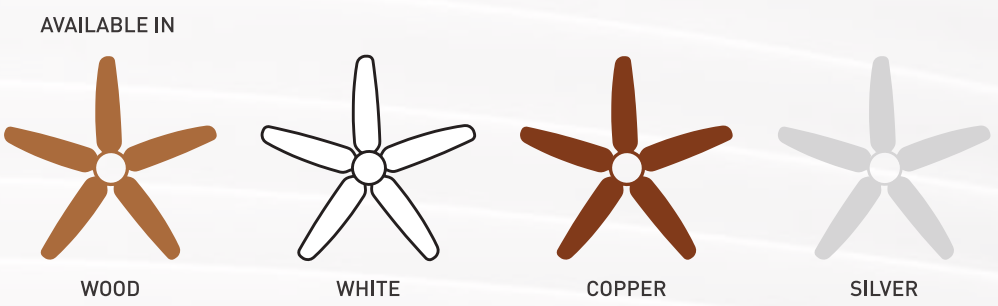

OPERATES ON

- Remote
- Smartphone
- Alexa/Voice Enabled
- Wi-Fi/IoT Enabled

STYLISH DESIGN

- Aesthetic Design
- Down & Night Light
- Aerodynamic Blades
- Attractive Colours

- 38 WATT POWER
- 1400 MM SWEEP
- 154 RPM MAXIMUM SPEED
- 260 CMM MAXIMUM AIR DELIVERY
- 5 ABS BLADES
- LOW NOISE
- SMART PHONE ENABLED
- REMOTE OPERATED
- ALEXA/VOICE OPERATED