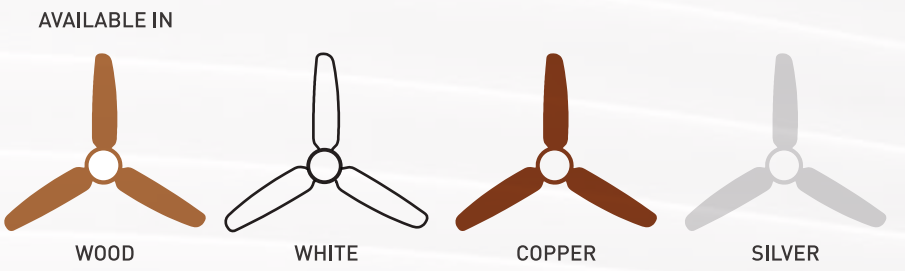

OPERATES ON

- Remote
- Smartphone
- Alexa/Voice Enabled
- Wi-Fi/IoT Enabled

STYLISH DESIGN

- Aesthetic Design
- Down & Night Light
- Aerodynamic Blades
- Attractive Colours

- 38 WATT POWER
- 1400 MM SWEEP
- 167 RPM MAXIMUM SPEED
- 250 CMM MAXIMUM AIR DELIVERY
- 4 ABS BLADES
- LOW NOISE
- SMART PHONE ENABLED
- REMOTE OPERATED
- ALEXA/VOICE OPERATED

OPERATES ON

- Remote
- Smartphone
- Alexa/Voice Enabled
- Wi-Fi/IoT Enabled

STYLISH DESIGN

- Aesthetic Design
- Down & Night Light
- Aerodynamic Blades
- Attractive Colours

- 38 WATT POWER
- 1400 MM SWEEP
- 185 RPM MAXIMUM SPEED
- 275 CMM MAXIMUM AIR DELIVERY
- 3 ABS BLADES
- LOW NOISE
- SMART PHONE ENABLED
- REMOTE OPERATED
- ALEXA/VOICE OPERATED