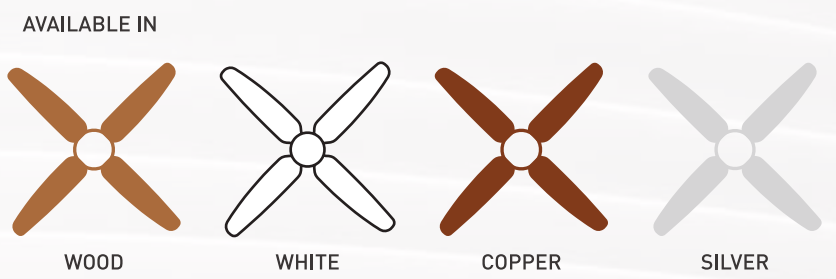

OPERATES ON

- Remote
- Smartphone
- Alexa/Voice Enabled
- Wi-Fi/IoT Enabled

STYLISH DESIGN

- Aesthetic Design
- Down Light
- Aerodynamic Blades
- Attractive Colours

- 38 WATT POWER
- 1500 MM SWEEP
- 130 RPM MAXIMUM SPEED
- 280 CMM MAXIMUM AIR DELIVERY
- 4 ABS BLADES
- LOW NOISE
- SMART PHONE ENABLED
- REMOTE OPERATED
- ALEXA/VOICE OPERATED